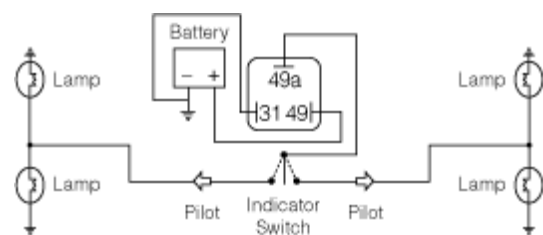

Fig. 3

Fig. 4

68236BL	12V	6 x 21W + 5W	✓	✓	5
68245BL*	12V	30W (2.5A)	✓	✓	5
68246BL*	12V	2 x 21W + 2 x 9W L.E.D Lamps	✓	✓	6

* For use with L.E.D lighting

Fig. 5

Fig. 6

FLASHER QUICK REFERENCE GUIDE

Part No.	Volts	Max Load	Load Sensitive	Globe Outage	Figure
3 PIN FLASHERS (cont.)					
68238BL	12V	6 x 21W + 5W	✓	✓	7