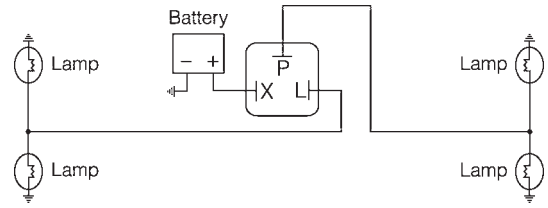

68248BL*	12V	240W (20A)	✗	✗	11
68250BL*	24V	240W (10A)	✗	✗	11
* For use with L.E.D lighting					

FLASHER QUICK REFERENCE GUIDE

Part No.	Volts	Max Load	Load Sensitive	Globe Outage	Figure
3 PIN ALTERNATING FLASHERS					
68278BL	12V	10 x 21W	X	X	12