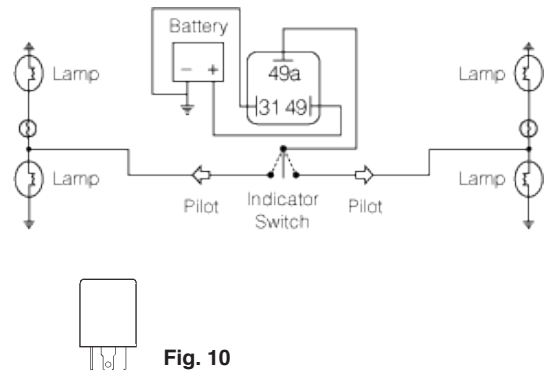

68247BL*	12V	2 x 21W + 2 x 5W + 2 x 9W LED lamps	✓	✓	10
* For use with L.E.D lighting