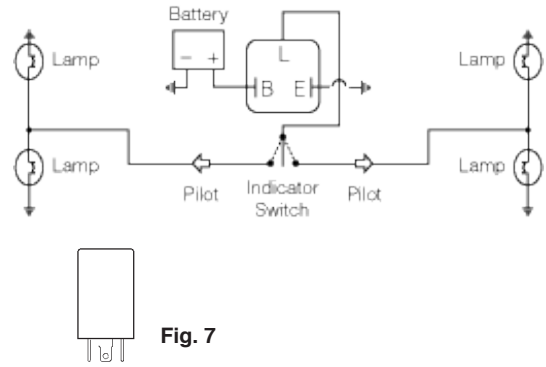

Fig. 3

Fig. 4

68236BL	12V	6 x 21W + 5W	✓	✓	5
68245BL*	12V	30W (2.5A)	✓	✓	5
68246BL*	12V	2 x 21W + 2 x 9W L.E.D Lamps	✓	✓	6

* For use with L.E.D lighting

Fig. 5

Fig. 6

FLASHER QUICK REFERENCE GUIDE

Part No.	Volts	Max Load	Load Sensitive	Globe Outage	Figure
3 PIN FLASHERS (cont.)					
68238BL	12V	6 x 21W + 5W	✓	✓	7