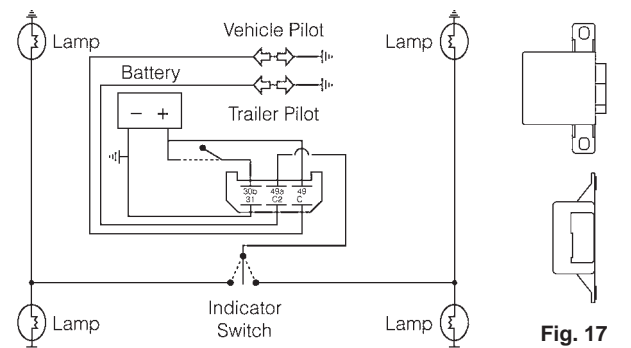

Part No.	Volts	Max Load	Load Sensitive	Globe Outage	Figure
----------	-------	----------	----------------	--------------	--------

6 PIN FLASHERS

68260BL	12V	8 x 21W	✓	✓	16

Fig. 16

68266BL	24V	6 x 21W + 5W	✓	✓	17
68268BL	24V	8 x 21W	✓	✓	17