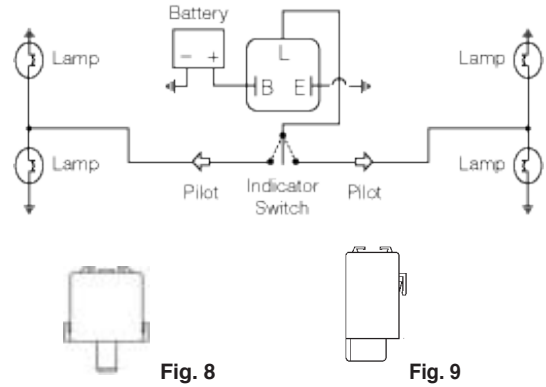

68242BL†	12V	6 x 21W + 5W	✓	✓	8
68244BL††	12V	6 x 21W + 5W	✓	✓	9
† B & E terminals are 7mm apart					
†† B & E terminals are 4mm apart