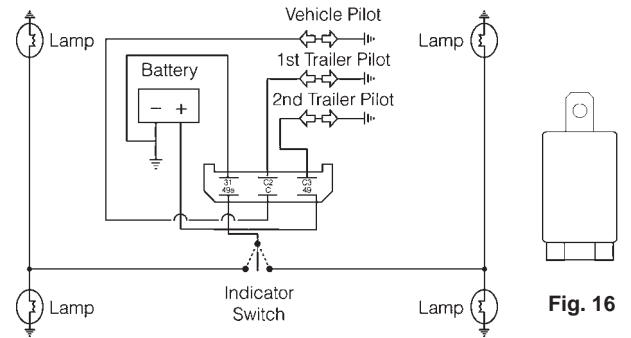

Part No.	Volts	Max Load	Load Sensitive	Globe Outage	Figure
----------	-------	----------	----------------	--------------	--------

6 PIN FLASHERS

68260BL	12V	8 x 21W	✓	✓	16

Fig. 16

68266BL	24V	6 x 21W + 5W	✓	✓	17
68268BL	24V	8 x 21W	✓	✓	17