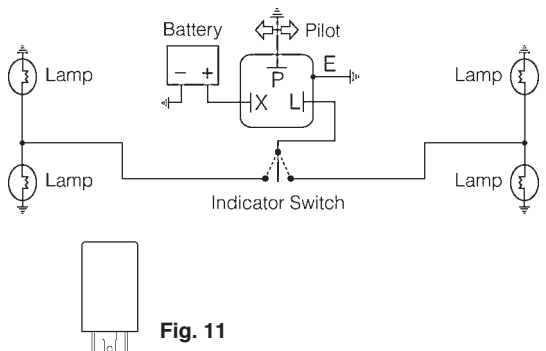

68248BL*	12V	240W (20A)	✗	✗	11
68250BL*	24V	240W (10A)	✗	✗	11
* For use with L.E.D lighting