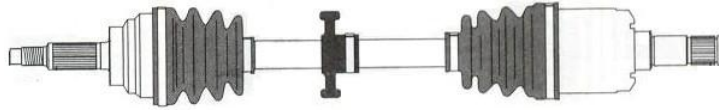

TYPE 6

Shaft Number	Overall Length mm	Outer No# of Splines	Inner No# of Splines	Outer Seal Seat mm
PSA429	595mm	28	27	60mm
PSA429A	595mm	28	27	60mm
PSA430	597mm	28	27	60mm
PSA430A	597mm	28	27	60mm
PSA431	595mm	28	27	60mm
PSA431A	595mm	28	27	60mm
PSA432	594mm	26	27	55mm
PSA433	594mm	26	27	60mm
PSA435	625mm	26	24	56mm
PSA436	905mm	26	24	56mm
PSA437	623mm	26	28	56mm
PSA437A	623mm	26	28	56mm
PSA439	630mm	26	24	56mm
PSA440	910mm	26	24	56mm
PSA441	607.5mm	26	26	56mm
PSA443	608mm	26	26	56mm
PSA445	960mm	25	25	54mm
PSA446	612.5mm	25	25	54mm
PSA447	924.5mm	25	25	50mm
PSA448	600mm	25	25	50mm
PSA449	599.5mm	26	23	56mm
PSA450	917.5mm	26	23	56mm
PSA455	585mm	23	22	
PSA457	603mm	23	22	49mm
PSA461	612mm	27	27	56mm
PSA479	636.5mm	24	23	54mm
PSA480	883.5mm	24	23	54mm
PSA503	622mm	28	28	56mm
PSA503A	622mm	28	28	56mm
PSA514	926mm	26	27	49mm
PSA516	621mm	26	27	49mm
PSA519	903mm	26	25	49mm
PSA520	599mm	26	25	49mm
PSA537	605mm	24	22	52mm
PSA538	885mm	24	22	52mm
PSA594	913mm	25	25	55mm
PSA595	613.5mm	25	25	55mm
PSA605	626mm	26	20	56mm
PSA605A	626mm	26	20	56mm
PSA627	602mm	24	23	
PSA628	882mm	23		
PSA632	570mm	24	23	
PSA633	912mm	24	23	
PSA680	580mm	26	27	49mm
PSA681	580mm	26	27	49mm