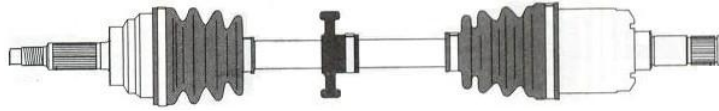

TYPE 6

Shaft Number	Overall Length mm	Outer No# of Splines	Inner No# of Splines	Outer Seal Seat mm
PSA125	897mm	24	24	52mm
PSA126	611mm	24	24	52mm
PSA127	604mm	24	24	52mm
PSA341	979mm	28	27	60mm
PSA341A	979mm	28	27	60mm
PSA342	613mm	28	27	60mm
PSA342A	613mm	28	27	60mm
PSA343	617mm	28	27	60mm
PSA343A	617mm	28	27	60mm
PSA350	917.5mm	26	23	56mm
PSA351	599.5mm	26	23	56mm
PSA353	679mm	26	20	56mm
PSA353A	679mm	26	20	56mm
PSA363	605.5mm	26	26	63.3mm
PSA370	891mm	24	24	52mm
PSA371	608mm	24	24	52mm
PSA373	915.5mm	25	25	52.2mm
PSA374	598.5mm	25	25	52.2mm
PSA392	622mm	25	25	50mm
PSA393	579.5mm	25	25	50mm
PSA394	908mm	25	25	50mm
PSA395	600mm	25	25	50mm
PSA397	610mm	25	25	50mm
PSA399	600mm	25	25	50mm
PSA400	942mm	25	25	50mm
PSA401	625mm	25	25	54mm
PSA402	625mm	25	27	54mm
PSA403	627mm	25	25	60mm
PSA404	627mm	25	27	60mm
PSA408	669mm	27	27	60mm
PSA409	970mm	27	27	60mm
PSA412	648mm	27	27	60mm
PSA412A	648mm	27	27	60mm
PSA419	615mm	26	27	55mm
PSA419A	615mm	26	27	55mm
PSA420	619.5mm	26	27	55mm
PSA420A	619mm	26	27	55mm
PSA421	598mm	25	25	50mm
PSA422	940mm	25	25	50mm
PSA423	595mm	25	25	52mm
PSA424	935mm	25	25	52mm
PSA426	595mm	23	25	49mm
PSA427	888mm	23	25	49mm
PSA428	958mm	28	27	60mm
PSA428A	958mm	28	27	60mm