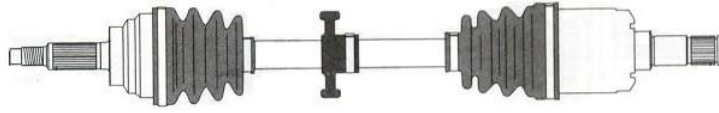

TYPE 6

Shaft Number	Overall Length mm	Outer No# of Splines	Inner No# of Splines	Outer Seal Seat mm
PSA863A	645mm	26	27	60mm
PSA865A	628mm	26	27	60mm
PSA866A	612mm	26	25	60mm
PSA867A	895mm	26	25	60mm
PSA868A	654mm	30	24	56mm
PSA871A	658mm	26	24	63mm
PSA873A	1030mm	26	26	56mm
PSA880A	572mm	28	27	64mm
PSA882	620mm	30	27	69mm
PSA883A	615mm	27	29	56mm
PSA885	620mm	27	27	56mm
PSA887	597mm	27	27	60mm
PSA889	613mm	25	26	53mm
PSA891	594mm	28	28	56mm
PSA893	540mm	24	23	52mm
PSA894	849mm	24	23	52mm
PSA895	640mm	33	34	52mm
PSA896	925mm	33	34	52mm
PSA899	620mm	30	27	69mm
PSA901A	652mm	30	24	56mm
PSA902A	596mm	26	27	55mm
PSA903A	566mm	26	27	66mm