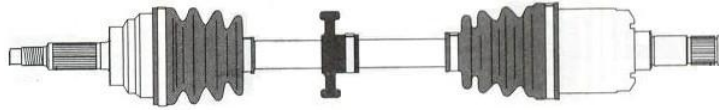

TYPE 6

Shaft Number	Overall Length mm	Outer No# of Splines	Inner No# of Splines	Outer Seal Seat mm
PSA762	834mm	24	23	
PSA763	637mm	23	54	
PSA767	644mm	28	29	
PSA768	866mm	24	23	
PSA769	617mm	24	23	54mm
PSA770	897mm	24	22	54mm
PSA771	588mm	24	22	54mm
PSA772	640mm	24	23	56mm
PSA773	879mm	24	23	56mm
PSA774	625mm	24	23	56mm
PSA775	879mm	24	23	56mm
PSA790	630mm	26	28	56mm
PSA792	640mm	26	24	56mm
PSA792A	640mm	26	24	56mm
PSA793	639.5mm	30	31	64mm
PSA795	644mm	28	29	60mm
PSA796	975mm	28	29	60mm
PSA797	628.8mm	28	27	60mm
PSA801	625mm	26	24	56mm
PSA802	905mm	26	24	56mm
PSA805	635mm	27	27	56mm
PSA807	645mm	29	29	56mm
PSA809	911mm	25	25	54mm
PSA810	609mm	25	25	54mm
PSA817	562mm	17	23	53mm
PSA819A	590mm	22	22	52mm
PSA820A	945mm	22	22	52mm
PSA821	385mm	25	22	49mm
PSA828	595mm	22	22	52mm
PSA829	955mm	22	22	52mm
PSA830	585mm	33	34	52mm
PSA831	980mm	33	34	52mm
PSA832	610mm	33	22	52mm
PSA833	970mm	33	22	52mm
PSA835	650mm	24	23	46mm
PSA836	850mm	24	23	46mm
PSA837	605mm	24	23	46mm
PSA838	895mm	24	23	46mm
PSA839	550mm	24	23	47mm
PSA840	850mm	24	23	47mm
PSA841	620mm	23	22	44mm
PSA842	790mm	23	22	44mm
PSA843	608mm	24	26	52mm
PSA844	890mm	24	26	52mm
PSA862A	635mm	28	27	64mm