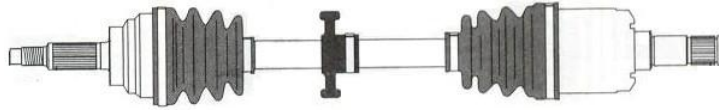

TYPE 6

Shaft Number	Overall Length mm	Outer No# of Splines	Inner No# of Splines	Outer Seal Seat mm
PSA687	635mm	25	25	50mm
PSA700	924mm	26	23	56mm
PSA700A	924mm	26	23	56mm
PSA701	609mm	26	23	56mm
PSA701A	609mm	26	23	56mm
PSA702	888mm	25	22	49mm
PSA703	605.5mm	25	22	49mm
PSA706	620mm	26	27	49mm
PSA707	920mm	26	27	49mm
PSA708	622mm	26	25	55mm
PSA709	904.5mm	26	25	55mm
PSA712	632.5mm	25	25	55mm
PSA713	913mm	25	25	55mm
PSA715	637mm	22	34	52mm
PSA716	579mm	22	34	55.8mm
PSA717	906mm	22	34	55.8mm
PSA718	620mm	24	25	54mm
PSA719	902mm	24	25	54mm
PSA720	565mm	23	22	49mm
PSA723	550mm	17	17	53mm
PSA725	590mm	17	17	53mm
PSA727	600mm	24	23	44mm
PSA728	746.5mm	24	23	44mm
PSA730	606mm	26	26	65mm
PSA731	555mm	23	22	44mm
PSA732	916mm	26	27	49mm
PSA733	616mm	26	23	56mm
PSA734	855mm	26	23	56mm
PSA735	855mm	26	23	56mm
PSA736	913mm	25	25	50mm
PSA737	613mm	25	25	50mm
PSA738	895mm	25	25	50mm
PSA740	639mm	25	25	50mm
PSA741	982mm	25	25	50mm
PSA743	940mm	25	25	50mm
PSA745	927mm	25	25	50mm
PSA746	643mm	25	25	50mm
PSA747	592mm	28	25	56mm
PSA749	591mm	28	28	56mm
PSA752	605mm	28	28	56mm
PSA753	596mm	23	24	48mm
PSA754	844mm	23	24	48mm
PSA759	576mm	26	23	56mm
PSA760	576mm	26	23	56mm
PSA761	616mm	26	23	56mm